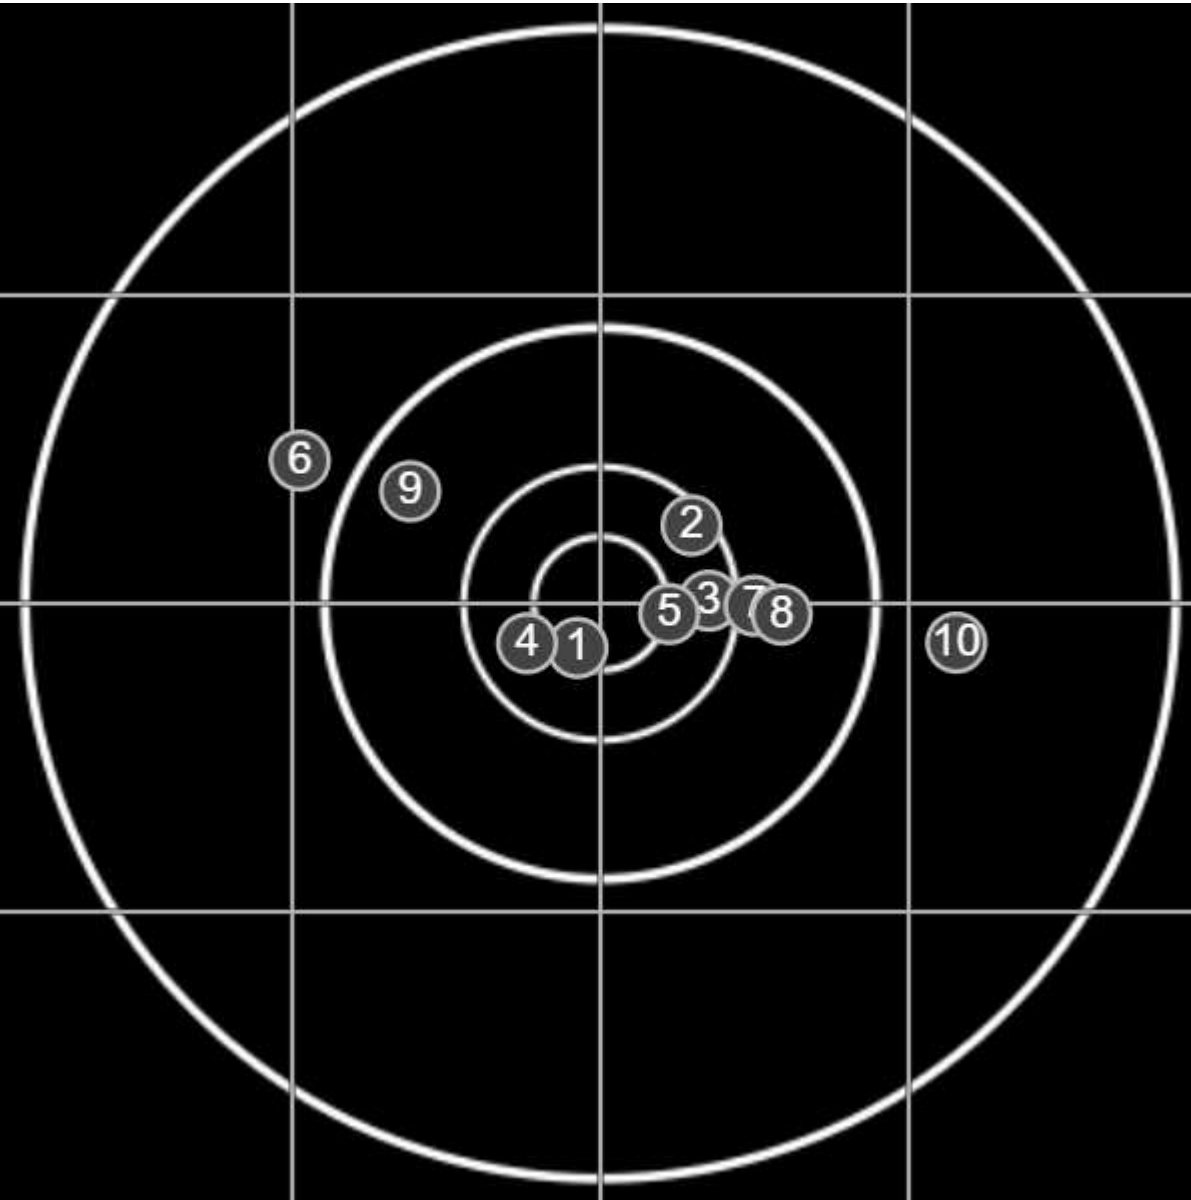

BRC Club Shoot
W & J Brown Consolation
600yards

BRC T6 [-55]
AU-600y

Group: 352.6 mm
(339.8w x 96.9h)

(F)

Shooter
Jeff Eppleston[m07]

53.2

FINAL

v: 1825, sd: 23.2